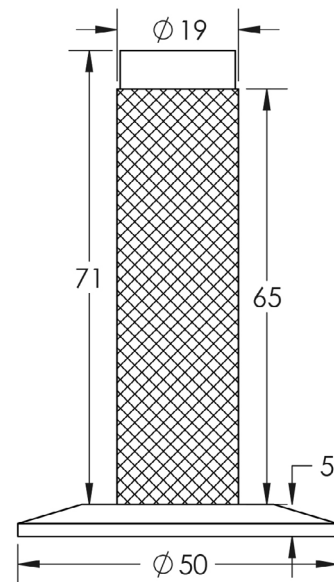

TECHNICAL DRAWING