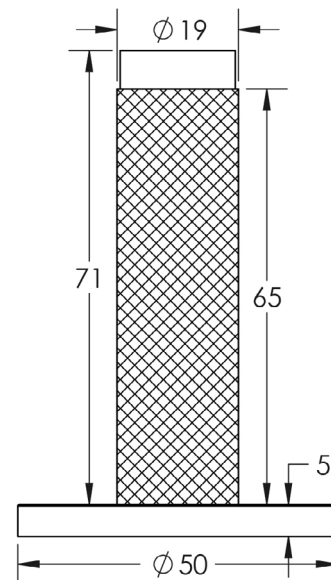

TECHNICAL DRAWING