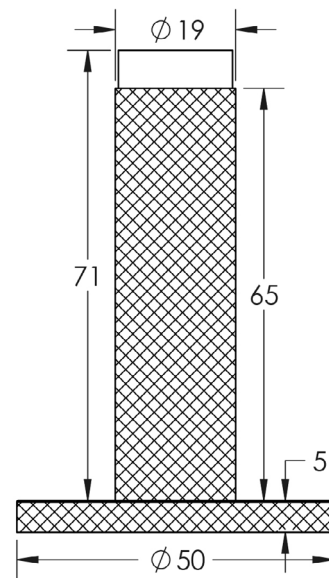

TECHNICAL DRAWING