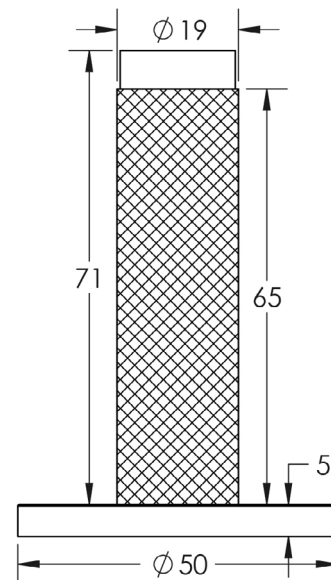

CODE

BUR-968AB-974AB

DESCRIPTION

Knurled wall mounted door stop with reeded rose

STANDARDS

PRODUCT SPECIFICATION

- Matt lacquered solid brass
- Wall mounted
- *We strongly recommend requesting a sample before committing to any cutting or drilling*

TECHNICAL DRAWING

FINISHES

- Antique Brass