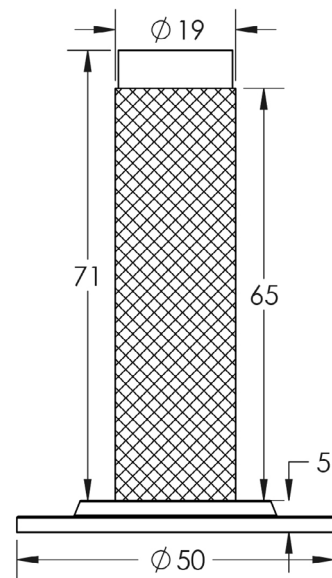

CODE

**BUR-968AB-973AB**

DESCRIPTION

**Knurled wall mounted door stop with stepped rose**

STANDARDS

PRODUCT SPECIFICATION

- Matt lacquered solid brass
- Wall mounted
- *We strongly recommend requesting a sample before committing to any cutting or drilling*

TECHNICAL DRAWING

FINISHES

- Antique Brass