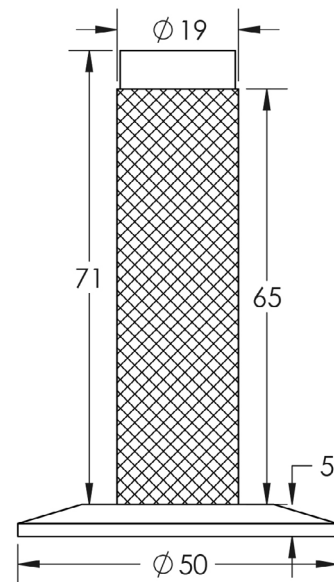

CODE

**BUR-968AB-972AB**

DESCRIPTION

**Knurled wall mounted door stop with chamfered rose**

STANDARDS

PRODUCT SPECIFICATION

- Matt lacquered solid brass
- Wall mounted
- *We strongly recommend requesting a sample before committing to any cutting or drilling*

TECHNICAL DRAWING

FINISHES

- Antique Brass