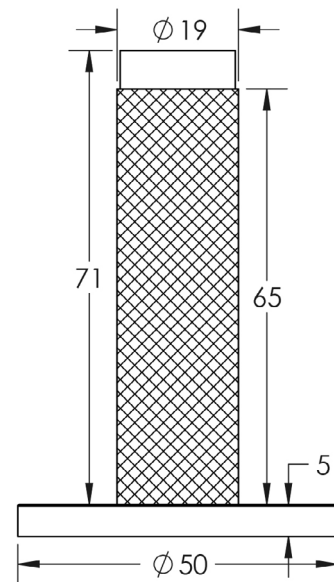

CODE

BUR-968AB-971AB

DESCRIPTION

Knurled wall mounted door stop with plain rose

STANDARDS

PRODUCT SPECIFICATION

- Matt lacquered solid brass
- Wall mounted
- *We strongly recommend requesting a sample before committing to any cutting or drilling*

TECHNICAL DRAWING

FINISHES

- Antique Brass