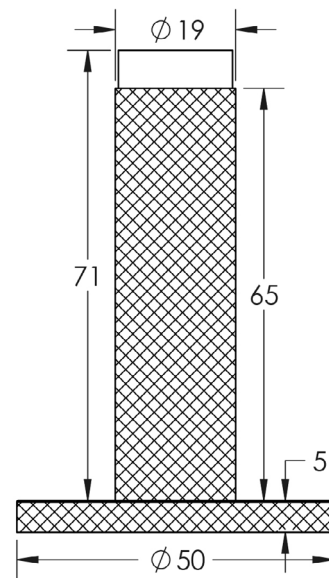

CODE

**BUR-968AB-969AB**

DESCRIPTION

**Knurled wall mounted door stop with knurled rose**

STANDARDS

PRODUCT SPECIFICATION

- Matt lacquered solid brass
- Wall mounted
- *We strongly recommend requesting a sample before committing to any cutting or drilling*

TECHNICAL DRAWING

FINISHES

- Antique Brass