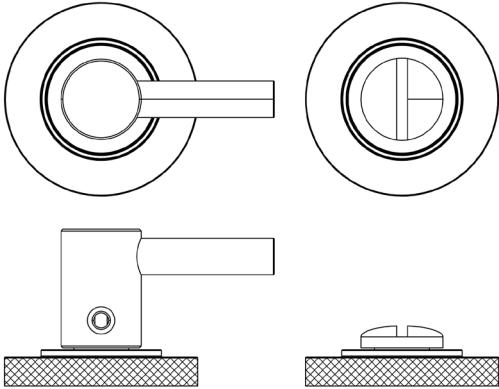

CODE

BUR-82SN-55SN

DESCRIPTION

Easy Turn & Release

STANDARDS

PRODUCT SPECIFICATION

- 38mm centres
- Knurled rose
- Matt lacquered solid brass

TECHNICAL DRAWING

FINISHES

- Satin Nickel