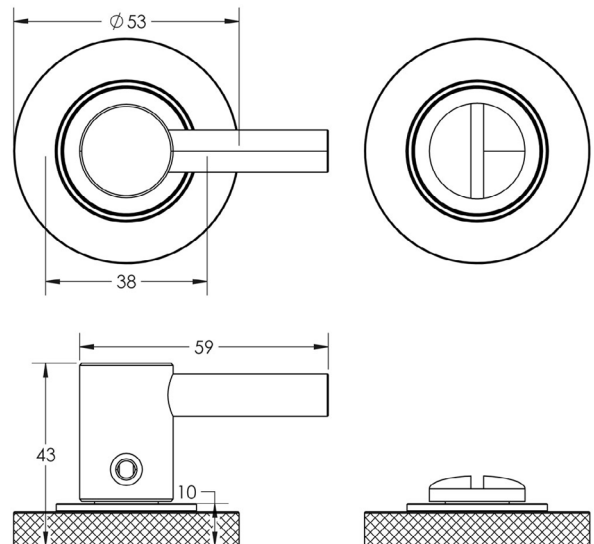

CODE

BUR-82SN-55SN

DESCRIPTION

Easy Turn & Release

STANDARDS

PRODUCT SPECIFICATION

- 38mm centres
- Knurled rose
- Matt lacquered solid brass

TECHNICAL DRAWING