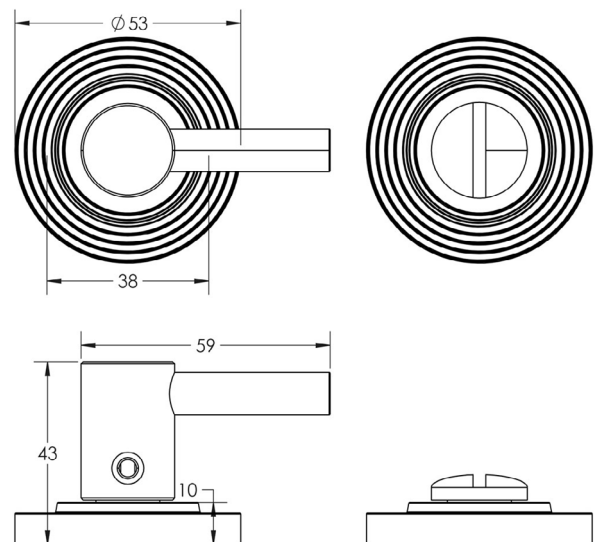

CODE

**BUR-82SN-53SN**

DESCRIPTION

**Easy Turn & Release**

STANDARDS

PRODUCT SPECIFICATION

- 38mm centres
- Stepped rose
- Matt lacquered solid brass

TECHNICAL DRAWING