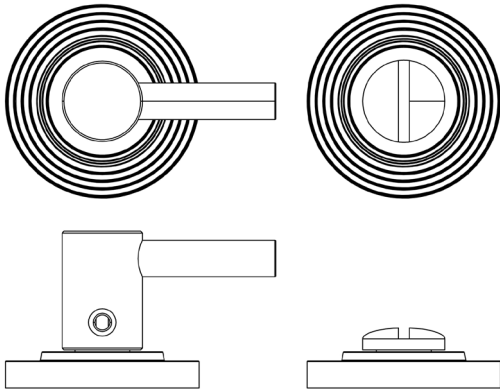

CODE

**BUR-82SN-53SN**

DESCRIPTION

**Easy Turn & Release**

STANDARDS

PRODUCT SPECIFICATION

- 38mm centres
- Stepped rose
- Matt lacquered solid brass

TECHNICAL DRAWING

FINISHES

- Satin Nickel