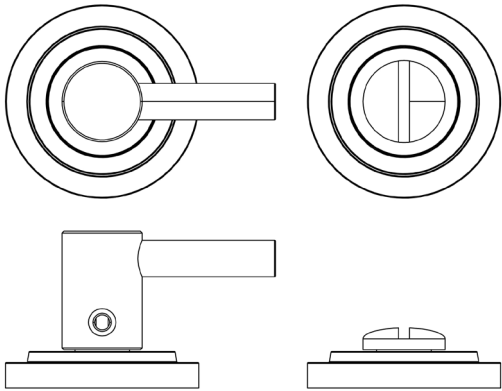

CODE

**BUR-82SN-52SN**

DESCRIPTION

**Easy Turn & Release**

STANDARDS

PRODUCT SPECIFICATION

- 38mm centres
- Stepped rose
- Matt lacquered solid brass

TECHNICAL DRAWING

FINISHES

- Satin Nickel