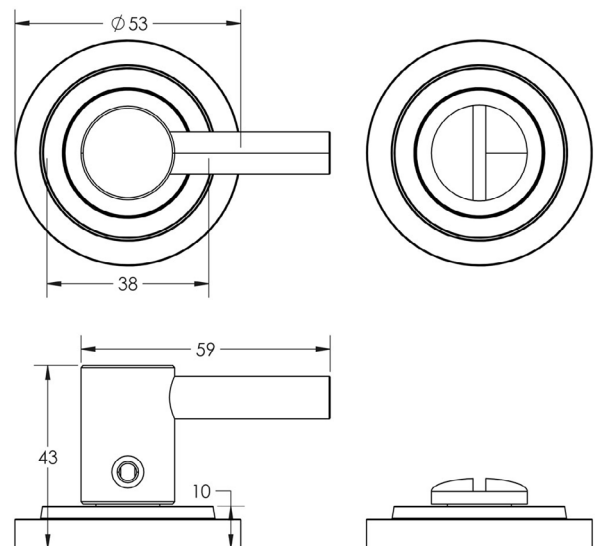

CODE

**BUR-82SN-52SN**

DESCRIPTION

**Easy Turn & Release**

STANDARDS

PRODUCT SPECIFICATION

- 38mm centres
- Stepped rose
- Matt lacquered solid brass

TECHNICAL DRAWING