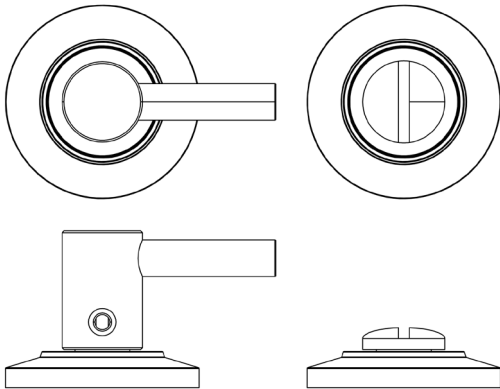

CODE

BUR-82SN-51SN

DESCRIPTION

Easy Turn & Release

STANDARDS

PRODUCT SPECIFICATION

- 38mm centres
- Chamfered rose
- Matt lacquered solid brass

TECHNICAL DRAWING

FINISHES

- Satin Nickel