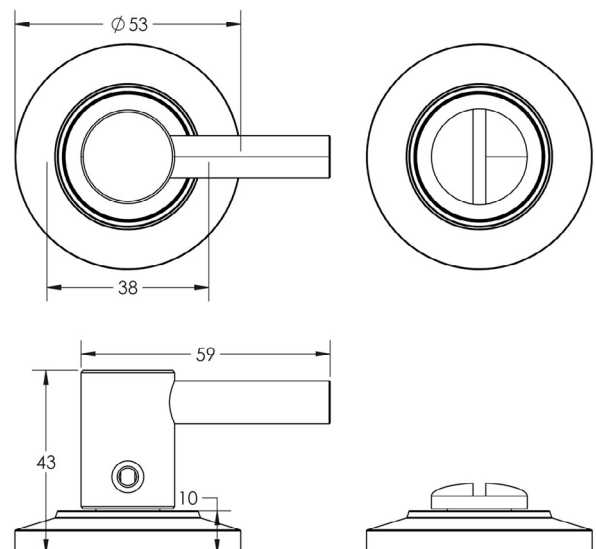

CODE

BUR-82SN-51SN

DESCRIPTION

Easy Turn & Release

STANDARDS

PRODUCT SPECIFICATION

- 38mm centres
- Chamfered rose
- Matt lacquered solid brass

TECHNICAL DRAWING