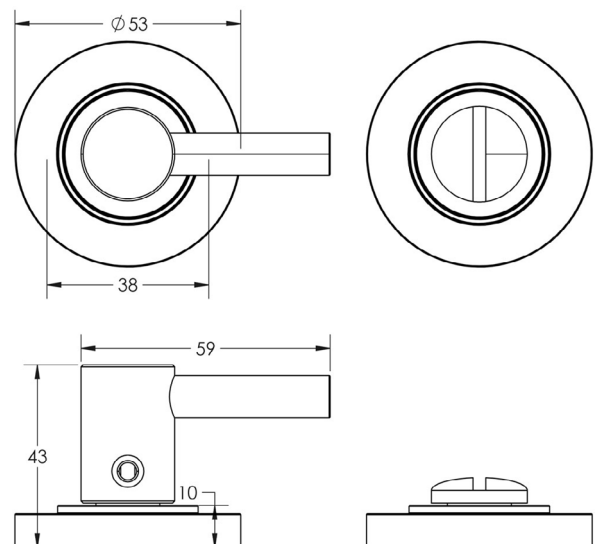

CODE

BUR-82SN-50SN

DESCRIPTION

Easy Turn & Release

STANDARDS

PRODUCT SPECIFICATION

- 38mm centres
- Plain rose
- Matt lacquered solid brass

TECHNICAL DRAWING