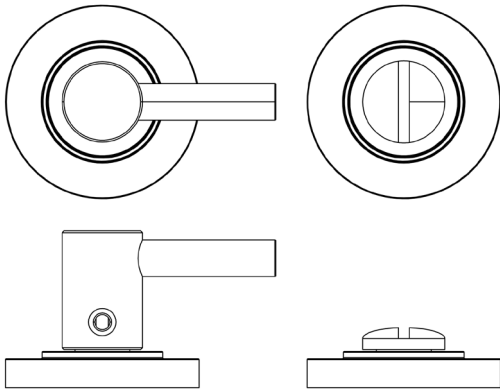

CODE

BUR-82SN-50SN

DESCRIPTION

Easy Turn & Release

STANDARDS

PRODUCT SPECIFICATION

- 38mm centres
- Plain rose
- Matt lacquered solid brass

TECHNICAL DRAWING

FINISHES

- Satin Nickel