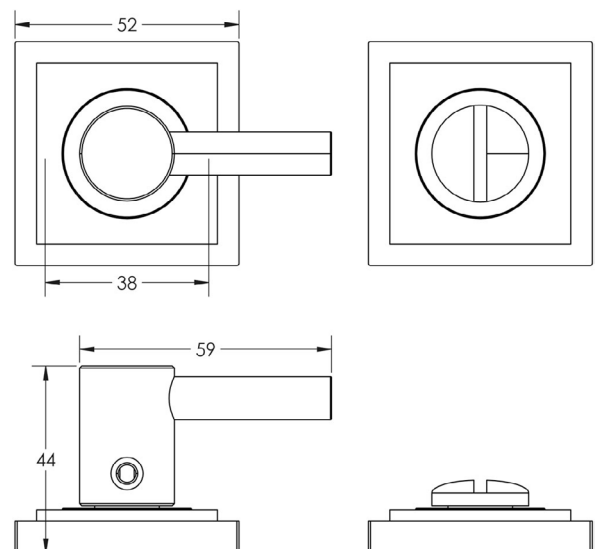

CODE

BUR-82SN-152SN

DESCRIPTION

Easy Turn & Release

STANDARDS

PRODUCT SPECIFICATION

- 38mm centres
- Square stepped rose
- Matt lacquered solid brass

TECHNICAL DRAWING