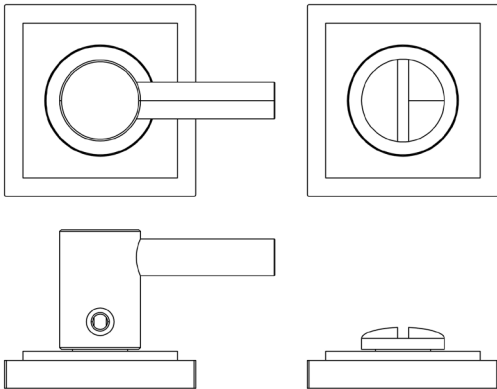

CODE

BUR-82SN-152SN

DESCRIPTION

Easy Turn & Release

STANDARDS

PRODUCT SPECIFICATION

- 38mm centres
- Square stepped rose
- Matt lacquered solid brass

TECHNICAL DRAWING

FINISHES

- Satin Nickel