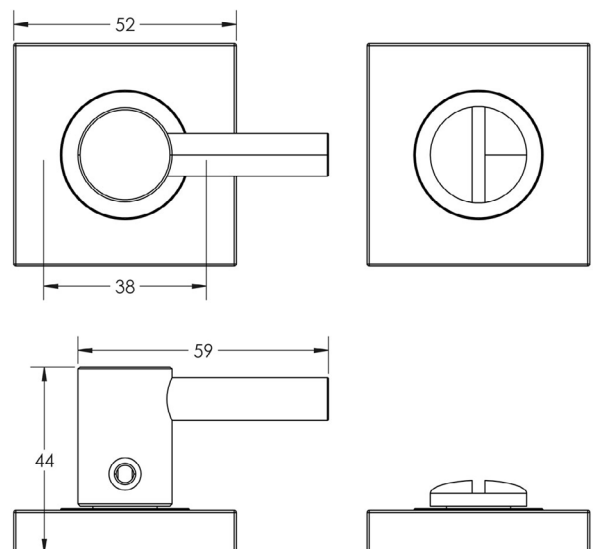

CODE

BUR-82SN-150SN

DESCRIPTION

Easy Turn & Release

STANDARDS

PRODUCT SPECIFICATION

- 38mm centres
- Square plain rose
- Matt lacquered solid brass

TECHNICAL DRAWING