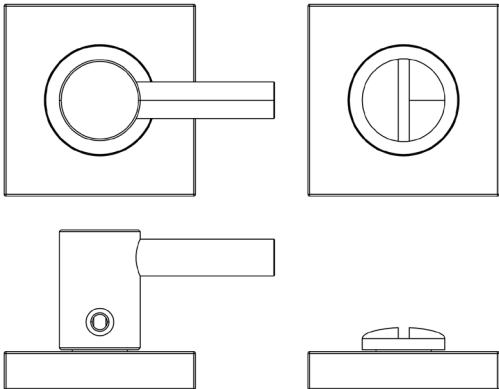

CODE

BUR-82SN-150SN

DESCRIPTION

Easy Turn & Release

STANDARDS

PRODUCT SPECIFICATION

- 38mm centres
- Square plain rose
- Matt lacquered solid brass

TECHNICAL DRAWING

FINISHES

- Satin Nickel