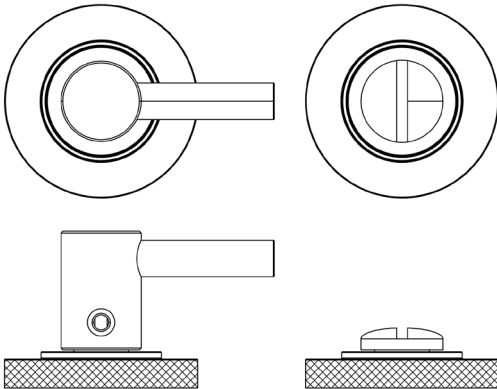

CODE

BUR-82SB-55SB

DESCRIPTION

Easy Turn & Release

STANDARDS

PRODUCT SPECIFICATION

- 38mm centres
- Knurled rose
- Matt lacquered solid brass

TECHNICAL DRAWING