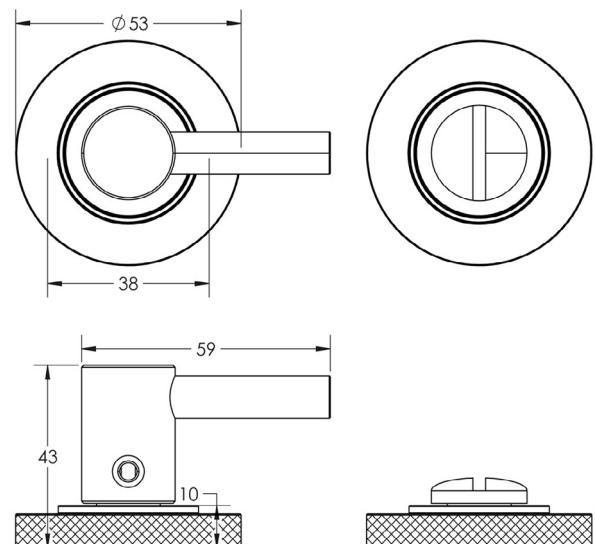

CODE

BUR-82SB-55SB

DESCRIPTION

Easy Turn & Release

STANDARDS

PRODUCT SPECIFICATION

- 38mm centres
- Knurled rose
- Matt lacquered solid brass

TECHNICAL DRAWING