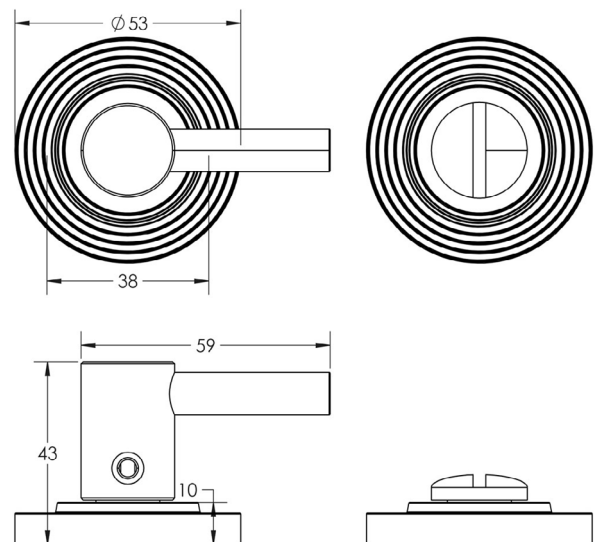

CODE

BUR-82SB-53SB

DESCRIPTION

Easy Turn & Release

STANDARDS

PRODUCT SPECIFICATION

- 38mm centres
- Stepped rose
- Matt lacquered solid brass

TECHNICAL DRAWING