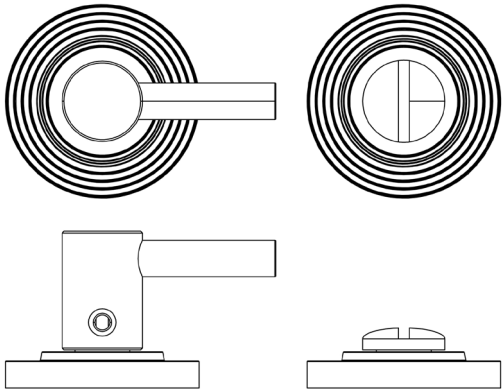

CODE

BUR-82SB-53SB

DESCRIPTION

Easy Turn & Release

STANDARDS

PRODUCT SPECIFICATION

- 38mm centres
- Stepped rose
- Matt lacquered solid brass

TECHNICAL DRAWING

FINISHES

- Satin Brass