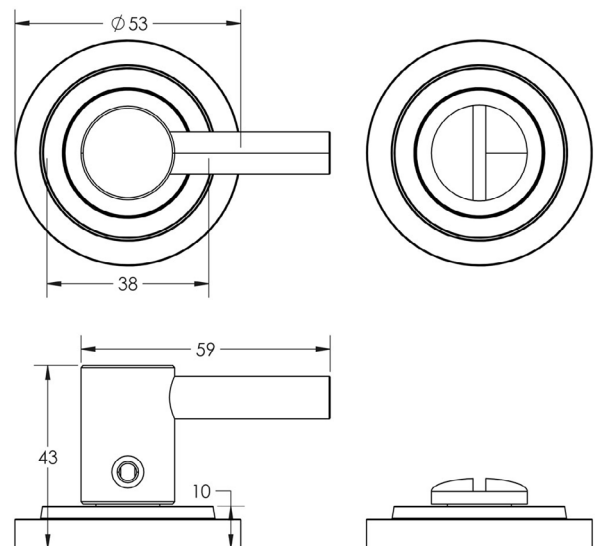

CODE

BUR-82SB-52SB

DESCRIPTION

Easy Turn & Release

STANDARDS

PRODUCT SPECIFICATION

- 38mm centres
- Stepped rose
- Matt lacquered solid brass

TECHNICAL DRAWING