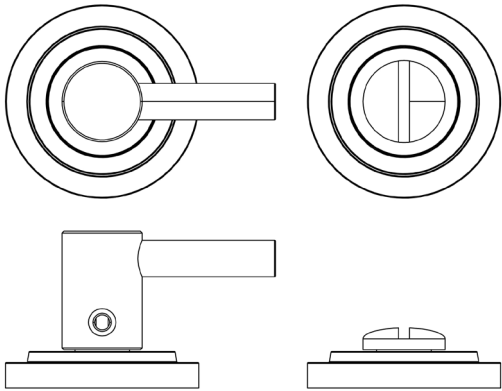

CODE

BUR-82SB-52SB

DESCRIPTION

Easy Turn & Release

STANDARDS

PRODUCT SPECIFICATION

- 38mm centres
- Stepped rose
- Matt lacquered solid brass

TECHNICAL DRAWING

FINISHES

- Satin Brass