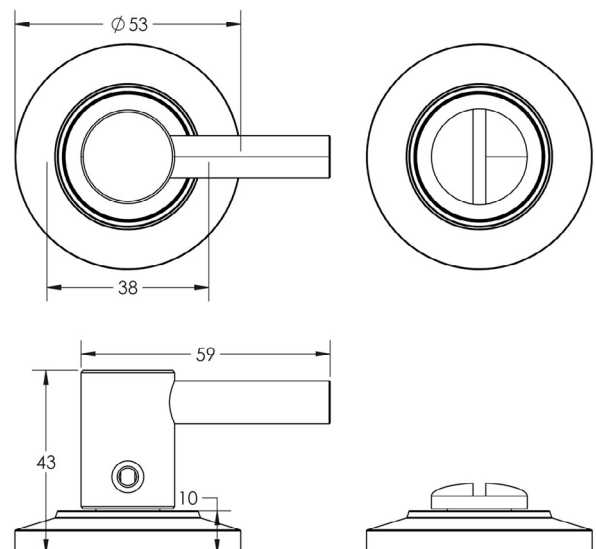

CODE

BUR-82SB-51SB

DESCRIPTION

Easy Turn & Release

STANDARDS

PRODUCT SPECIFICATION

- 38mm centres
- Chamfered rose
- Matt lacquered solid brass

TECHNICAL DRAWING