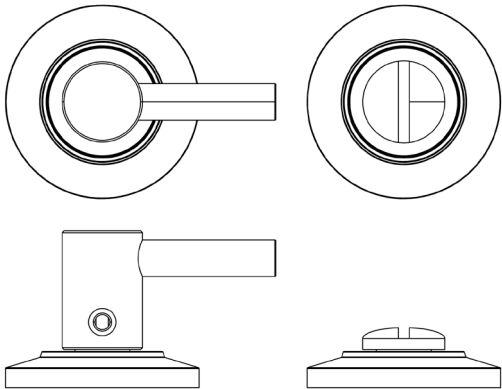

CODE

BUR-82SB-51SB

DESCRIPTION

Easy Turn & Release

STANDARDS

PRODUCT SPECIFICATION

- 38mm centres
- Chamfered rose
- Matt lacquered solid brass

TECHNICAL DRAWING

FINISHES

- Satin Brass