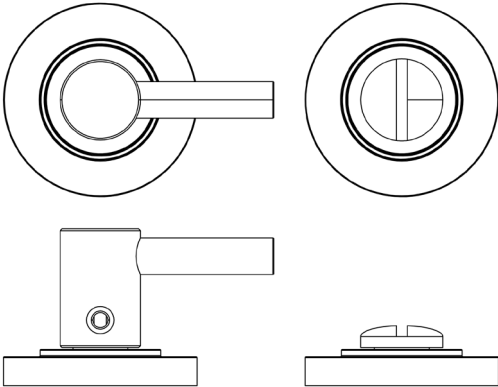

CODE

**BUR-82SB-50SB**

DESCRIPTION

**Easy Turn & Release**

STANDARDS

PRODUCT SPECIFICATION

- 38mm centres
- Plain rose
- Matt lacquered solid brass

TECHNICAL DRAWING