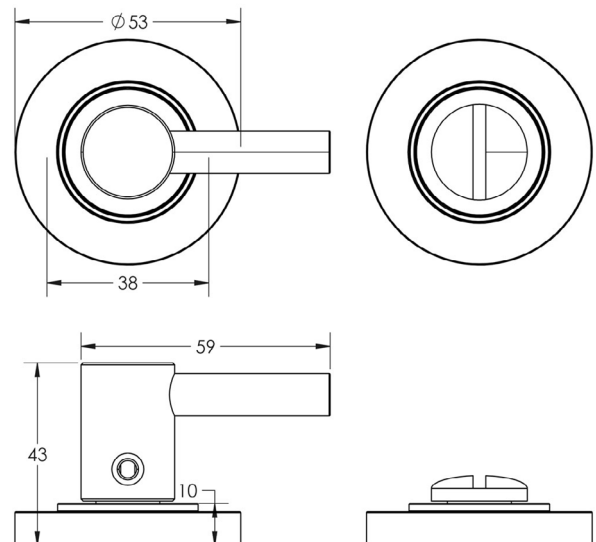

CODE

**BUR-82SB-50SB**

DESCRIPTION

**Easy Turn & Release**

STANDARDS

PRODUCT SPECIFICATION

- 38mm centres
- Plain rose
- Matt lacquered solid brass

TECHNICAL DRAWING