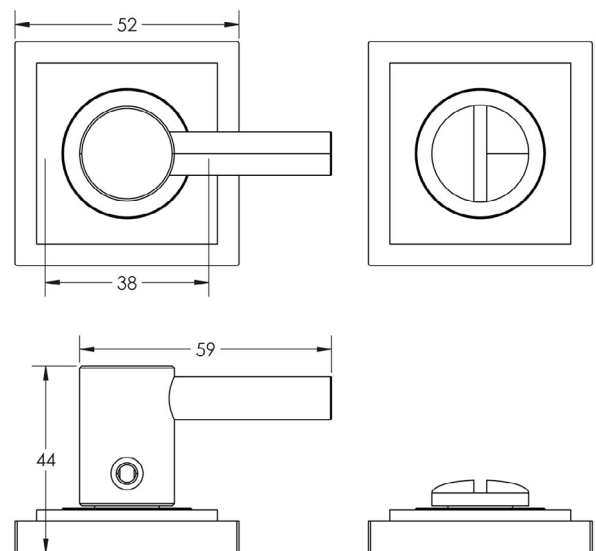

CODE

BUR-82SB-152SB

DESCRIPTION

Easy Turn & Release

STANDARDS

PRODUCT SPECIFICATION

- 38mm centres
- Square stepped rose
- Matt lacquered solid brass

TECHNICAL DRAWING