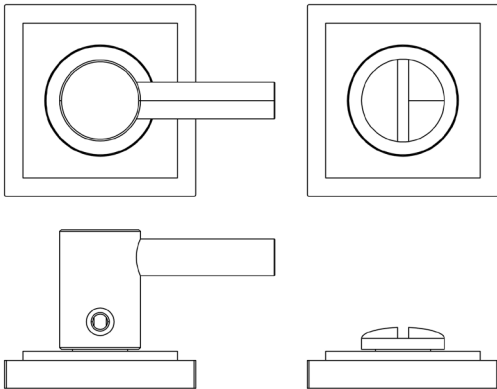

CODE

BUR-82SB-152SB

DESCRIPTION

Easy Turn & Release

STANDARDS

PRODUCT SPECIFICATION

- 38mm centres
- Square stepped rose
- Matt lacquered solid brass

TECHNICAL DRAWING

FINISHES

- Satin Brass