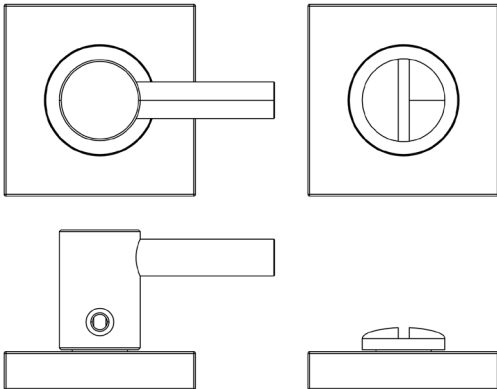

CODE

BUR-82SB-150SB

DESCRIPTION

Easy Turn & Release

STANDARDS

PRODUCT SPECIFICATION

- 38mm centres
- Square plain rose
- Matt lacquered solid brass

TECHNICAL DRAWING