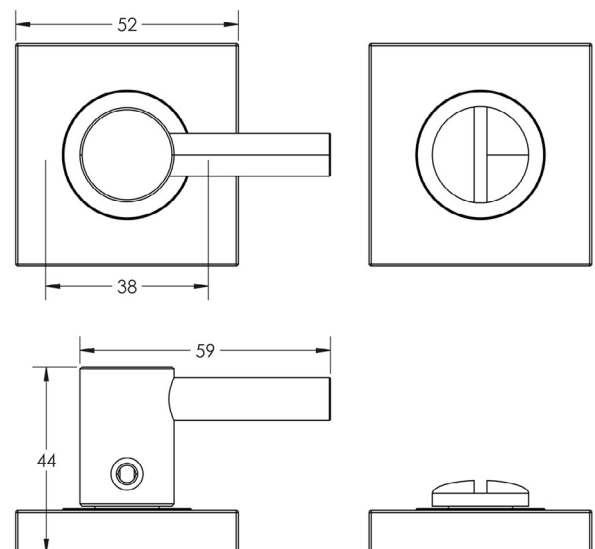

CODE

BUR-82SB-150SB

DESCRIPTION

Easy Turn & Release

STANDARDS

PRODUCT SPECIFICATION

- 38mm centres
- Square plain rose
- Matt lacquered solid brass

TECHNICAL DRAWING