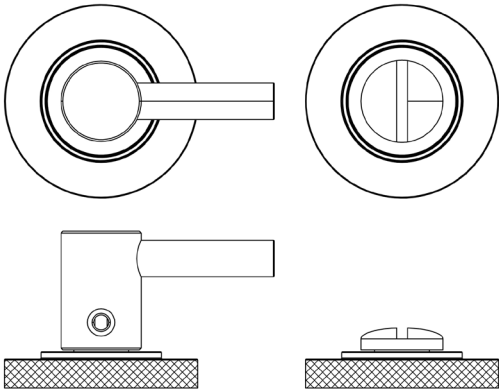

CODE

**BUR-82PN-55PN**

DESCRIPTION

**Easy Turn & Release**

STANDARDS

PRODUCT SPECIFICATION

- 38mm centres
- Knurled rose
- Matt lacquered solid brass

TECHNICAL DRAWING

FINISHES

- Polished Nickel