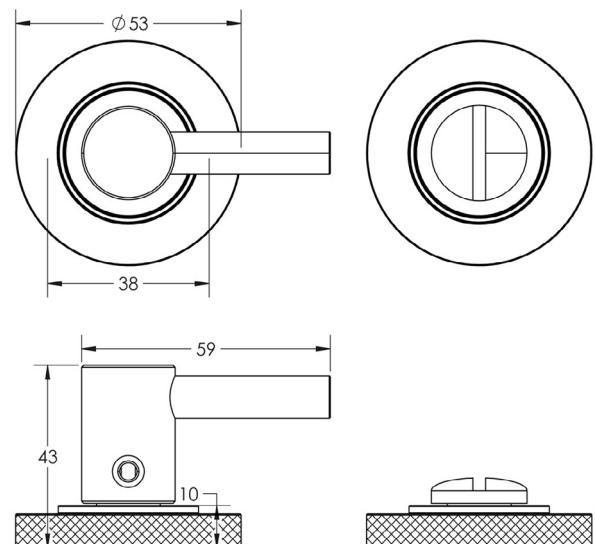

CODE

**BUR-82PN-55PN**

DESCRIPTION

**Easy Turn & Release**

STANDARDS

PRODUCT SPECIFICATION

- 38mm centres
- Knurled rose
- Matt lacquered solid brass

TECHNICAL DRAWING