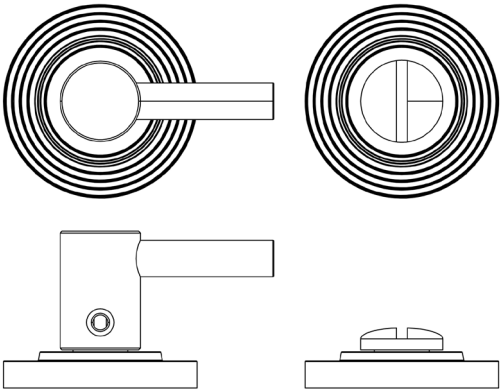

CODE

BUR-82PN-53PN

DESCRIPTION

Easy Turn & Release

STANDARDS

PRODUCT SPECIFICATION

- 38mm centres
- Stepped rose
- Matt lacquered solid brass

TECHNICAL DRAWING

FINISHES

- Polished Nickel