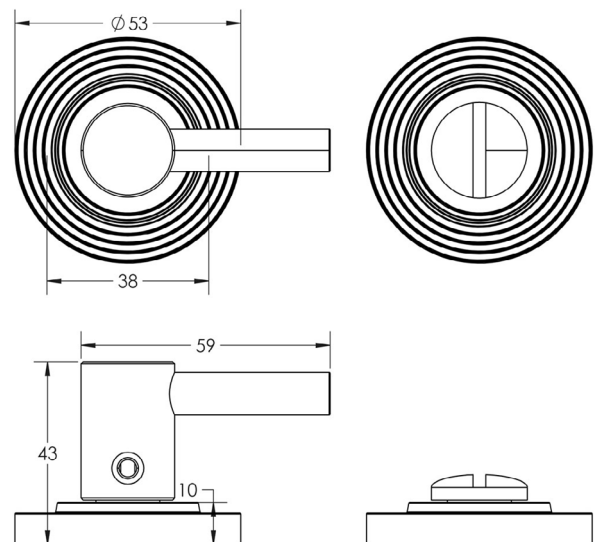

CODE

BUR-82PN-53PN

DESCRIPTION

Easy Turn & Release

STANDARDS

PRODUCT SPECIFICATION

- 38mm centres
- Stepped rose
- Matt lacquered solid brass

TECHNICAL DRAWING