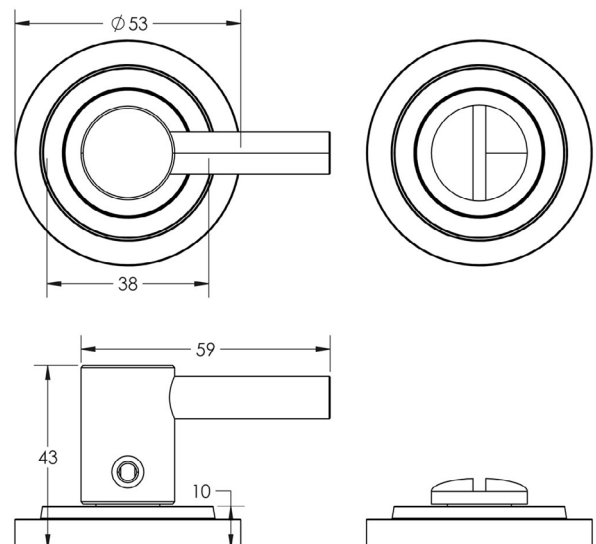

CODE

**BUR-82PN-52PN**

DESCRIPTION

**Easy Turn & Release**

STANDARDS

PRODUCT SPECIFICATION

- 38mm centres
- Stepped rose
- Matt lacquered solid brass

TECHNICAL DRAWING