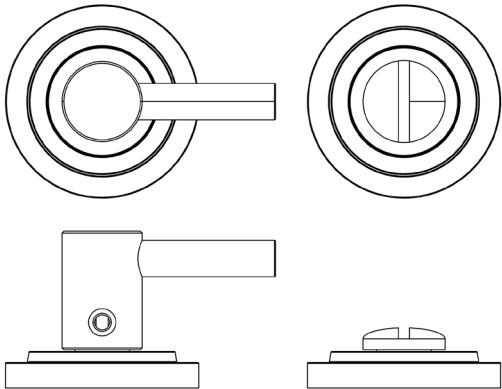

CODE

**BUR-82PN-52PN**

DESCRIPTION

**Easy Turn & Release**

STANDARDS

PRODUCT SPECIFICATION

- 38mm centres
- Stepped rose
- Matt lacquered solid brass

TECHNICAL DRAWING

FINISHES

- Polished Nickel