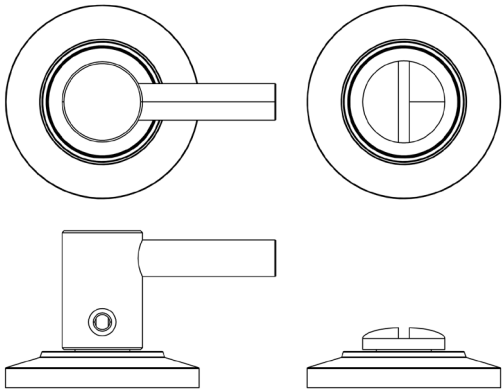

CODE

BUR-82PN-51PN

DESCRIPTION

Easy Turn & Release

STANDARDS

PRODUCT SPECIFICATION

- 38mm centres
- Chamfered rose
- Matt lacquered solid brass

TECHNICAL DRAWING

FINISHES

- Polished Nickel