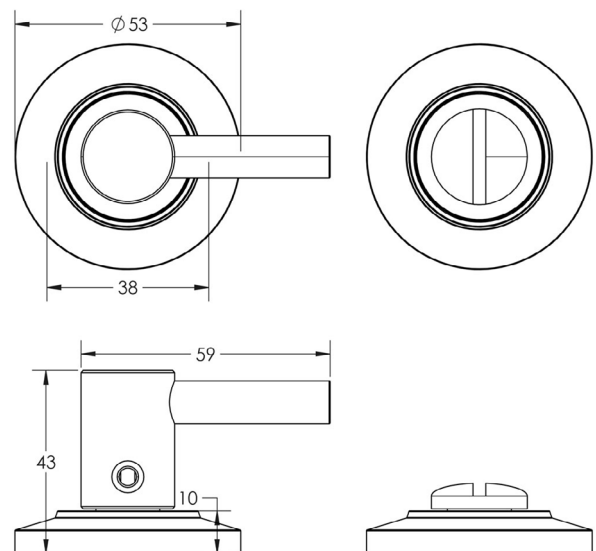

CODE

BUR-82PN-51PN

DESCRIPTION

Easy Turn & Release

STANDARDS

PRODUCT SPECIFICATION

- 38mm centres
- Chamfered rose
- Matt lacquered solid brass

TECHNICAL DRAWING