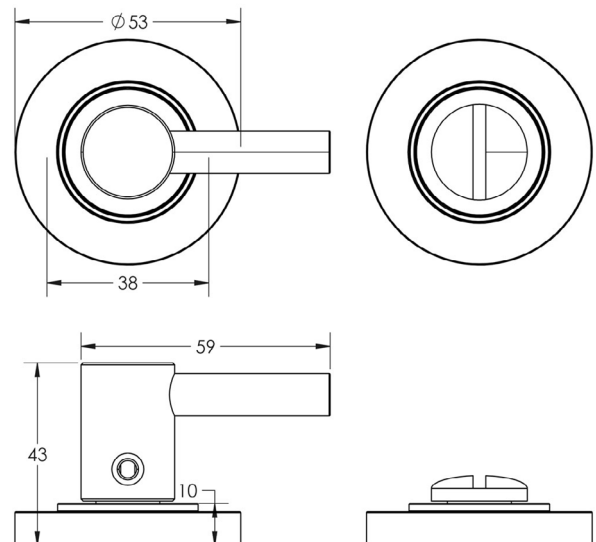

CODE

**BUR-82PN-50PN**

DESCRIPTION

**Easy Turn & Release**

STANDARDS

PRODUCT SPECIFICATION

- 38mm centres
- Plain rose
- Matt lacquered solid brass

TECHNICAL DRAWING