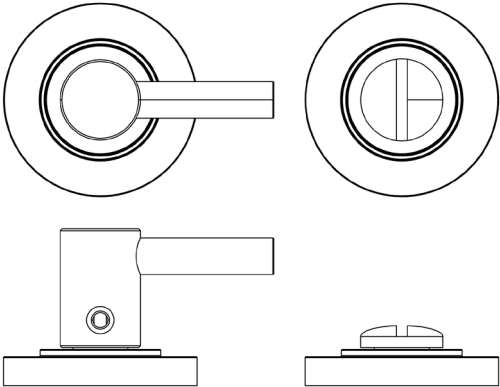

CODE

**BUR-82PN-50PN**

DESCRIPTION

**Easy Turn & Release**

STANDARDS

PRODUCT SPECIFICATION

- 38mm centres
- Plain rose
- Matt lacquered solid brass

TECHNICAL DRAWING

FINISHES

- Polished Nickel