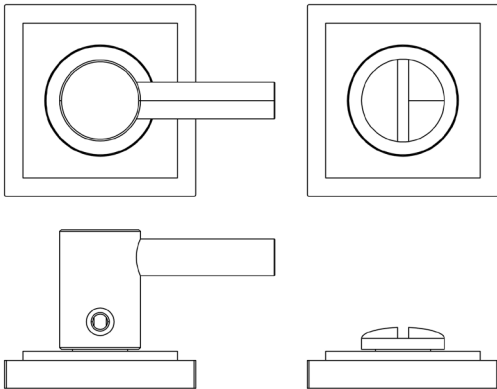

CODE

**BUR-82PN-152PN**

DESCRIPTION

**Easy Turn & Release**

STANDARDS

PRODUCT SPECIFICATION

- 38mm centres
- Square stepped rose
- Matt lacquered solid brass

TECHNICAL DRAWING

FINISHES

- Polished Nickel