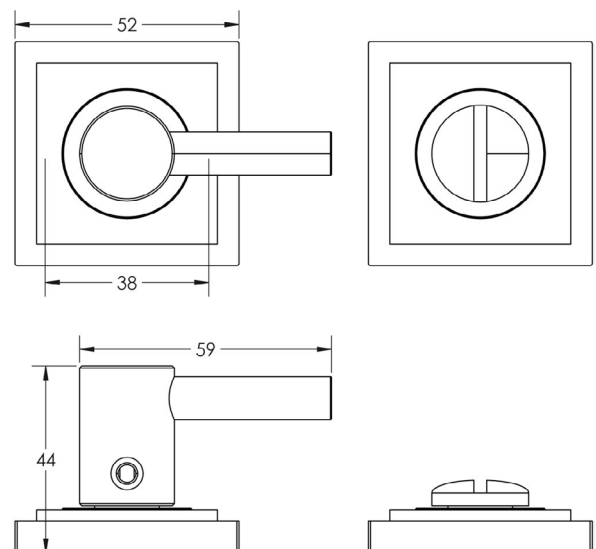

CODE

**BUR-82PN-152PN**

DESCRIPTION

**Easy Turn & Release**

STANDARDS

PRODUCT SPECIFICATION

- 38mm centres
- Square stepped rose
- Matt lacquered solid brass

TECHNICAL DRAWING