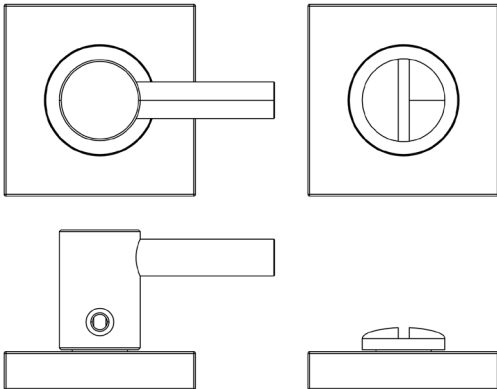

CODE

BUR-82PN-150PN

DESCRIPTION

Easy Turn & Release

STANDARDS

PRODUCT SPECIFICATION

- 38mm centres
- Square plain rose
- Matt lacquered solid brass

TECHNICAL DRAWING

FINISHES

- Polished Nickel