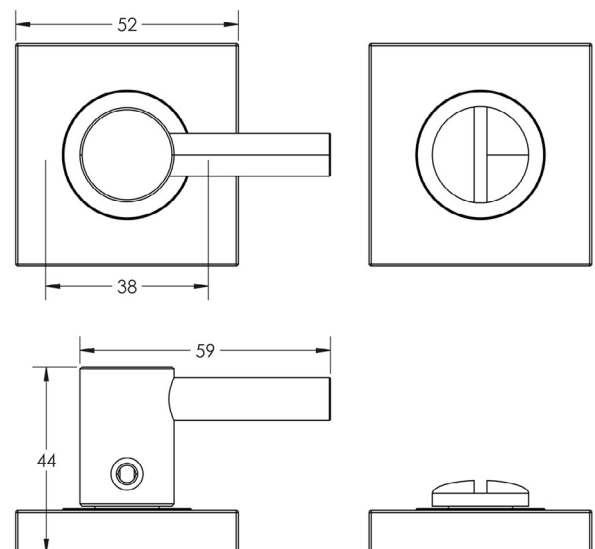

CODE

BUR-82PN-150PN

DESCRIPTION

Easy Turn & Release

STANDARDS

PRODUCT SPECIFICATION

- 38mm centres
- Square plain rose
- Matt lacquered solid brass

TECHNICAL DRAWING