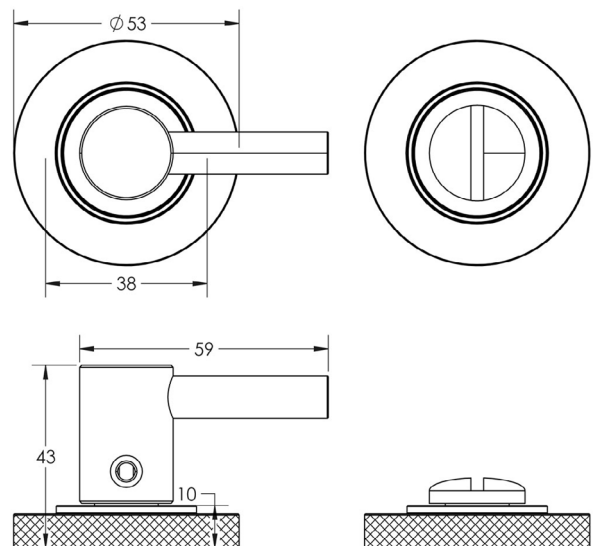

CODE

BUR-82DB-55DB

DESCRIPTION

Easy Turn & Release

STANDARDS

PRODUCT SPECIFICATION

- 38mm centres
- Knurled rose
- Matt lacquered solid brass

TECHNICAL DRAWING