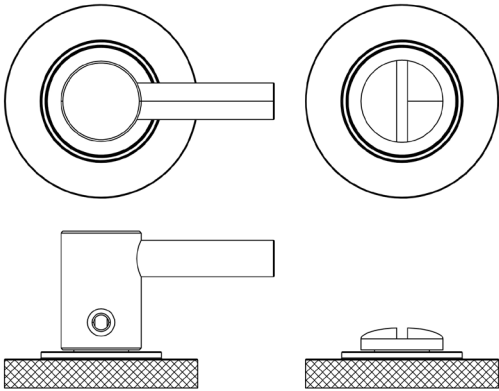

CODE

BUR-82DB-55DB

DESCRIPTION

Easy Turn & Release

STANDARDS

PRODUCT SPECIFICATION

- 38mm centres
- Knurled rose
- Matt lacquered solid brass

TECHNICAL DRAWING