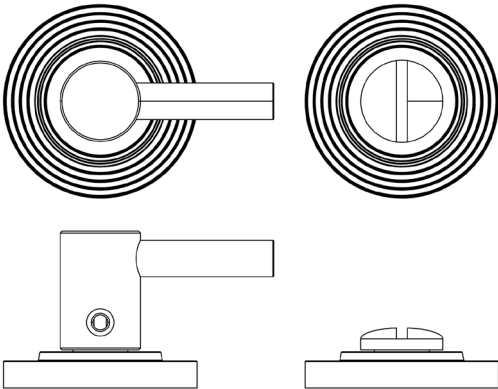

CODE

BUR-82DB-53DB

DESCRIPTION

Easy Turn & Release

STANDARDS

PRODUCT SPECIFICATION

- 38mm centres
- Stepped rose
- Matt lacquered solid brass

TECHNICAL DRAWING

FINISHES

- Dark Bronze