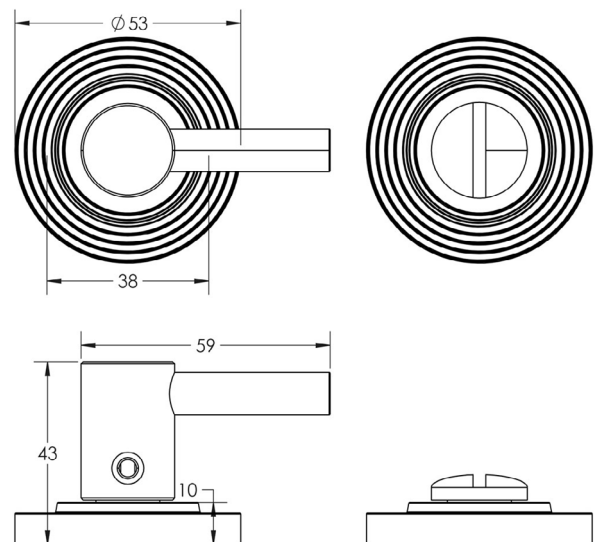

CODE

BUR-82DB-53DB

DESCRIPTION

Easy Turn & Release

STANDARDS

PRODUCT SPECIFICATION

- 38mm centres
- Stepped rose
- Matt lacquered solid brass

TECHNICAL DRAWING