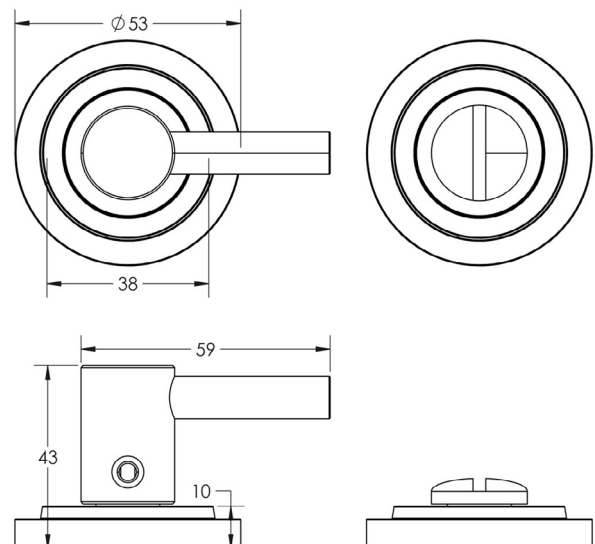

CODE

BUR-82DB-52DB

DESCRIPTION

Easy Turn & Release

STANDARDS

PRODUCT SPECIFICATION

- 38mm centres
- Stepped rose
- Matt lacquered solid brass

TECHNICAL DRAWING