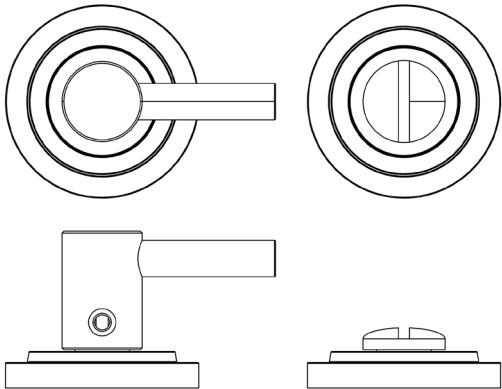

CODE

BUR-82DB-52DB

DESCRIPTION

Easy Turn & Release

STANDARDS

PRODUCT SPECIFICATION

- 38mm centres
- Stepped rose
- Matt lacquered solid brass

TECHNICAL DRAWING