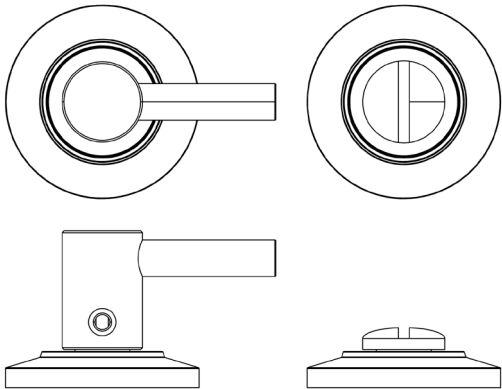

CODE

**BUR-82DB-51DB**

DESCRIPTION

**Easy Turn & Release**

STANDARDS

PRODUCT SPECIFICATION

- 38mm centres
- Chamfered rose
- Matt lacquered solid brass

TECHNICAL DRAWING