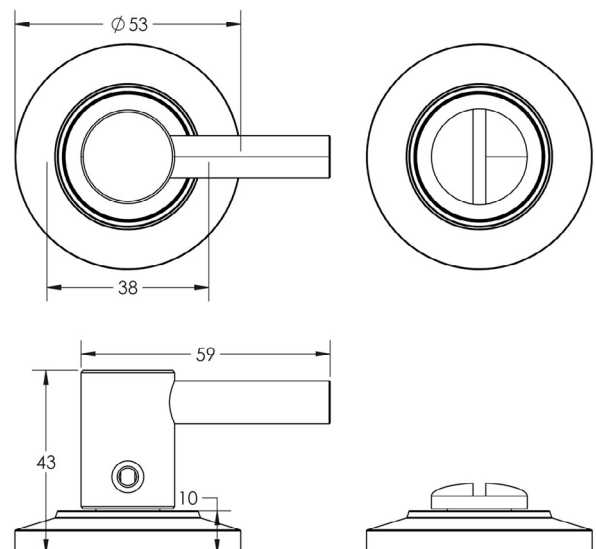

CODE

**BUR-82DB-51DB**

DESCRIPTION

**Easy Turn & Release**

STANDARDS

PRODUCT SPECIFICATION

- 38mm centres
- Chamfered rose
- Matt lacquered solid brass

TECHNICAL DRAWING