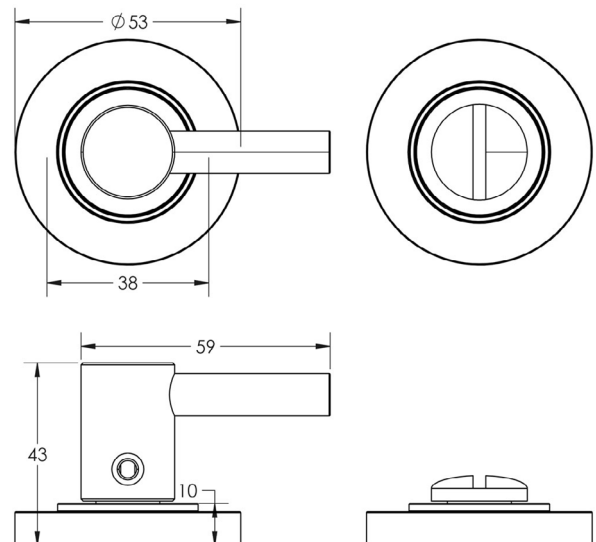

CODE

**BUR-82DB-50DB**

DESCRIPTION

**Easy Turn & Release**

STANDARDS

PRODUCT SPECIFICATION

- 38mm centres
- Plain rose
- Matt lacquered solid brass

TECHNICAL DRAWING