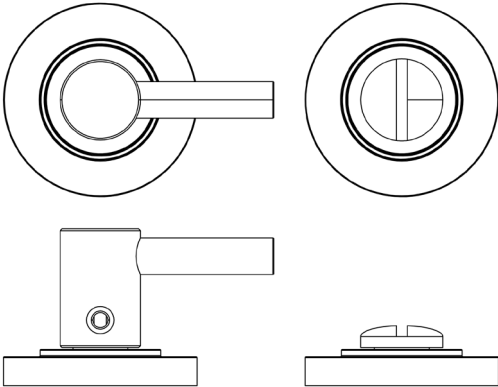

CODE

**BUR-82DB-50DB**

DESCRIPTION

**Easy Turn & Release**

STANDARDS

PRODUCT SPECIFICATION

- 38mm centres
- Plain rose
- Matt lacquered solid brass

TECHNICAL DRAWING