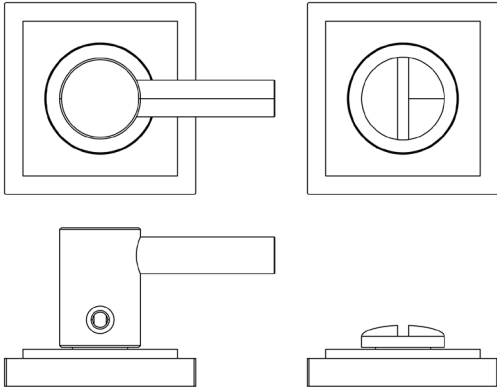

CODE

BUR-82DB-152DB

DESCRIPTION

Easy Turn & Release

STANDARDS

PRODUCT SPECIFICATION

- 38mm centres
- Square stepped rose
- Matt lacquered solid brass

TECHNICAL DRAWING