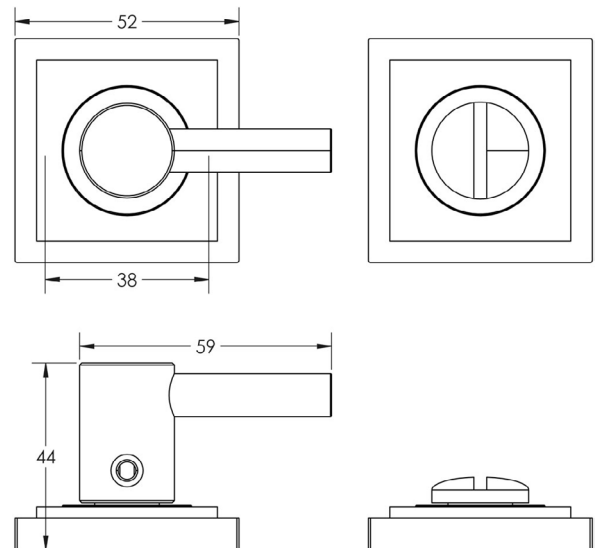

CODE

BUR-82DB-152DB

DESCRIPTION

Easy Turn & Release

STANDARDS

PRODUCT SPECIFICATION

- 38mm centres
- Square stepped rose
- Matt lacquered solid brass

TECHNICAL DRAWING