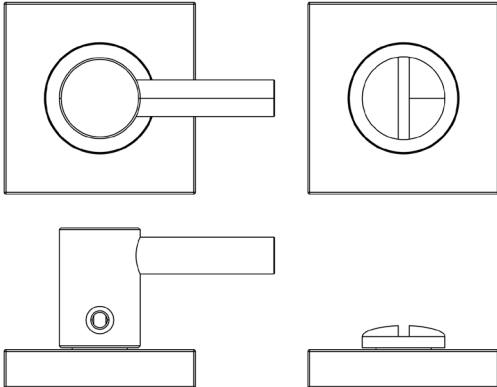

CODE

**BUR-82DB-150DB**

DESCRIPTION

**Easy Turn & Release**

STANDARDS

PRODUCT SPECIFICATION

- 38mm centres
- Square plain rose
- Matt lacquered solid brass

TECHNICAL DRAWING