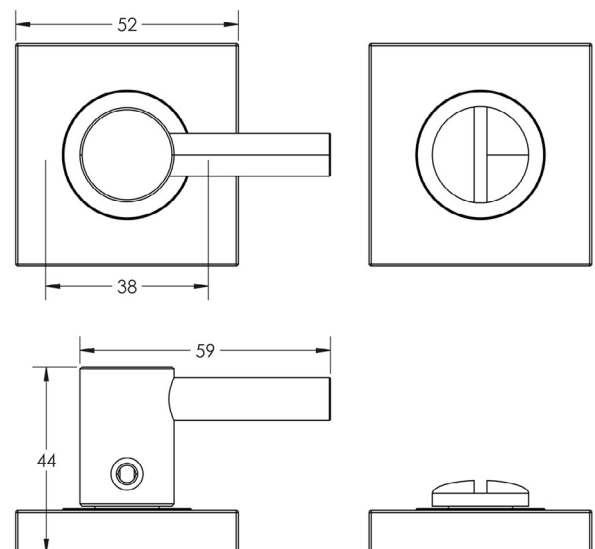

CODE

**BUR-82DB-150DB**

DESCRIPTION

**Easy Turn & Release**

STANDARDS

PRODUCT SPECIFICATION

- 38mm centres
- Square plain rose
- Matt lacquered solid brass

TECHNICAL DRAWING