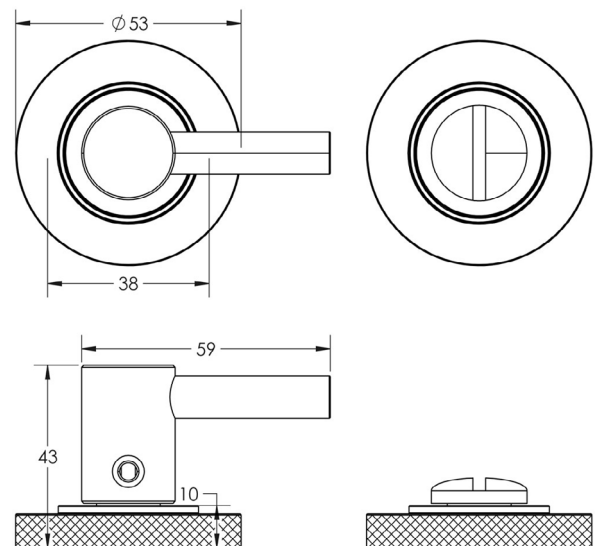

CODE

BUR-82AB-55AB

DESCRIPTION

Easy Turn & Release

STANDARDS

PRODUCT SPECIFICATION

- 38mm centres
- Knurled rose
- Matt lacquered solid brass

TECHNICAL DRAWING