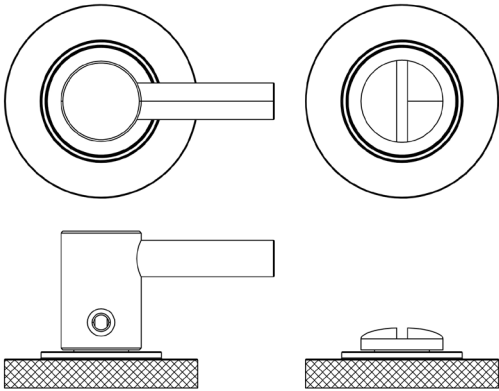

CODE

BUR-82AB-55AB

DESCRIPTION

Easy Turn & Release

STANDARDS

PRODUCT SPECIFICATION

- 38mm centres
- Knurled rose
- Matt lacquered solid brass

TECHNICAL DRAWING