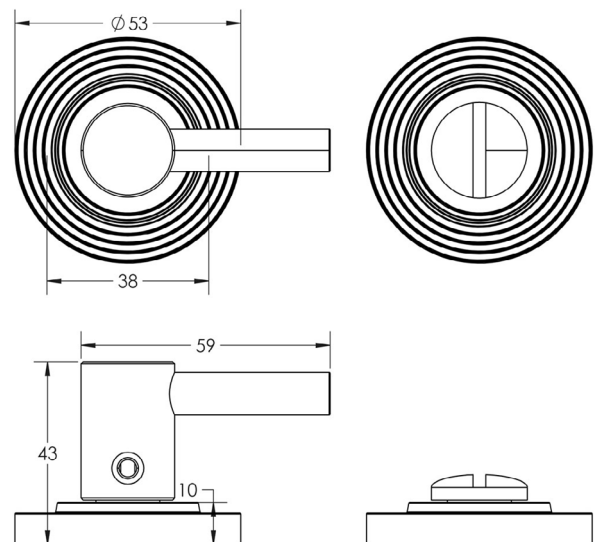

CODE

BUR-82AB-53AB

DESCRIPTION

Easy Turn & Release

STANDARDS

PRODUCT SPECIFICATION

- 38mm centres
- Stepped rose
- Matt lacquered solid brass

TECHNICAL DRAWING