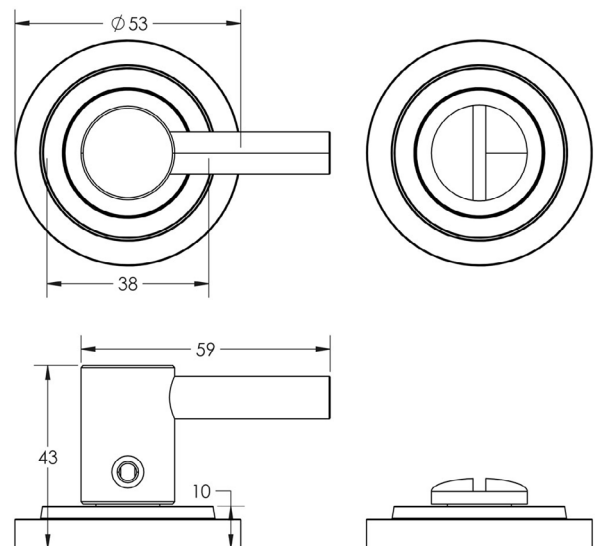

CODE

BUR-82AB-52AB

DESCRIPTION

Easy Turn & Release

STANDARDS

PRODUCT SPECIFICATION

- 38mm centres
- Stepped rose
- Matt lacquered solid brass

TECHNICAL DRAWING