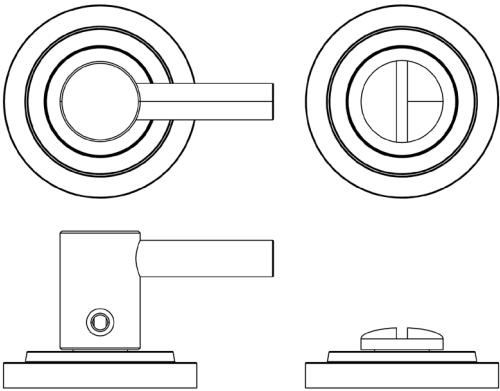

CODE

BUR-82AB-52AB

DESCRIPTION

Easy Turn & Release

STANDARDS

PRODUCT SPECIFICATION

- 38mm centres
- Stepped rose
- Matt lacquered solid brass

TECHNICAL DRAWING