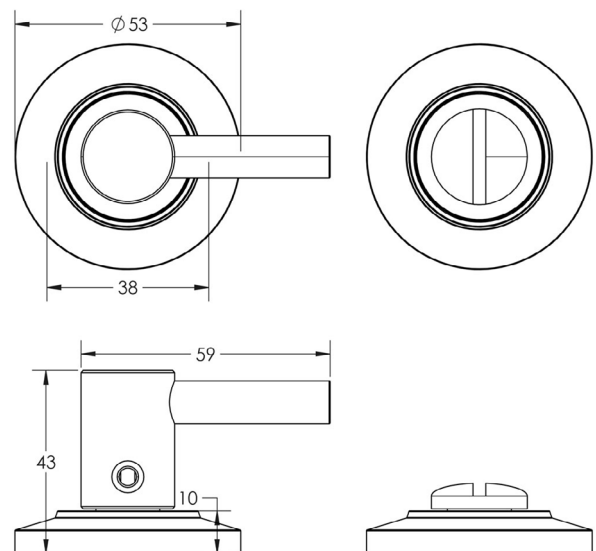

CODE

BUR-82AB-51AB

DESCRIPTION

Easy Turn & Release

STANDARDS

PRODUCT SPECIFICATION

- 38mm centres
- Chamfered rose
- Matt lacquered solid brass

TECHNICAL DRAWING