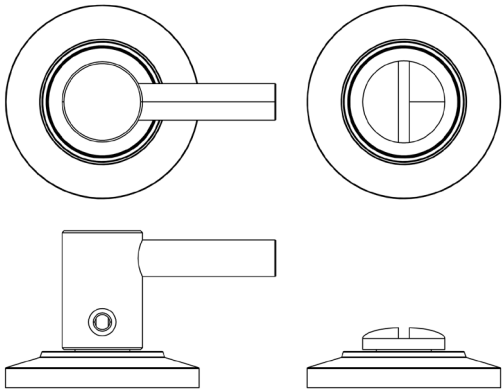

CODE

BUR-82AB-51AB

DESCRIPTION

Easy Turn & Release

STANDARDS

PRODUCT SPECIFICATION

- 38mm centres
- Chamfered rose
- Matt lacquered solid brass

TECHNICAL DRAWING