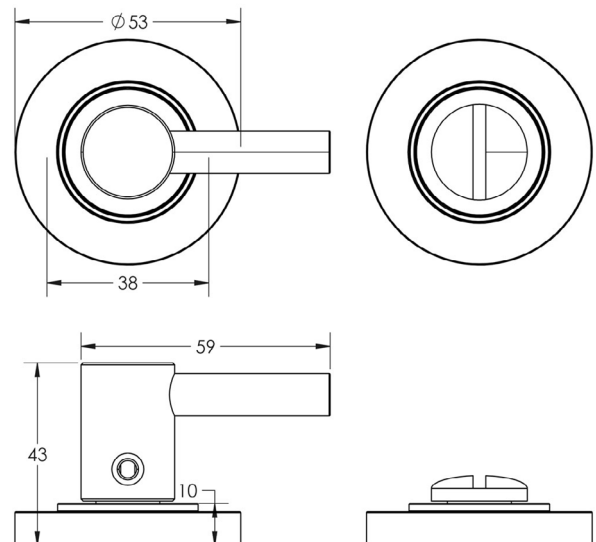

CODE

BUR-82AB-50AB

DESCRIPTION

Easy Turn & Release

STANDARDS

PRODUCT SPECIFICATION

- 38mm centres
- Plain rose
- Matt lacquered solid brass

TECHNICAL DRAWING