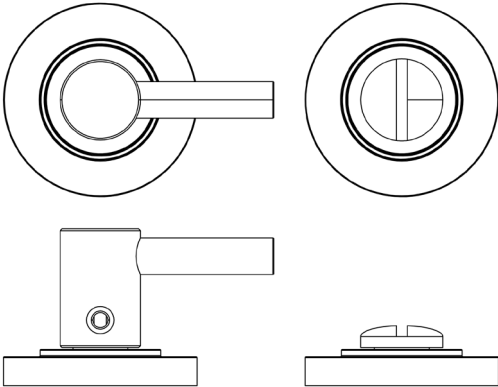

CODE

BUR-82AB-50AB

DESCRIPTION

Easy Turn & Release

STANDARDS

PRODUCT SPECIFICATION

- 38mm centres
- Plain rose
- Matt lacquered solid brass

TECHNICAL DRAWING