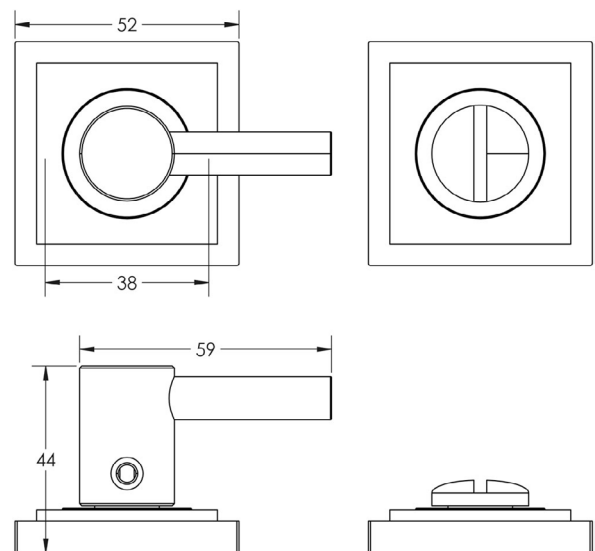

CODE

**BUR-82AB-152AB**

DESCRIPTION

**Easy Turn & Release**

STANDARDS

PRODUCT SPECIFICATION

- 38mm centres
- Square stepped rose
- Matt lacquered solid brass

TECHNICAL DRAWING