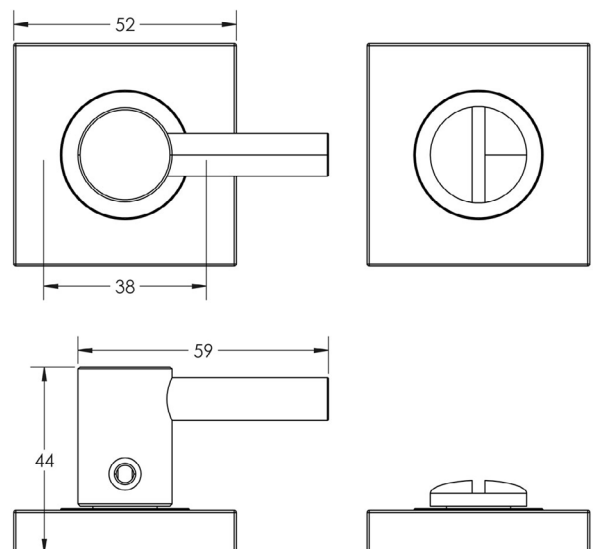

CODE

BUR-82AB-150AB

DESCRIPTION

Easy Turn & Release

STANDARDS

PRODUCT SPECIFICATION

- 38mm centres
- Square plain rose
- Matt lacquered solid brass

TECHNICAL DRAWING