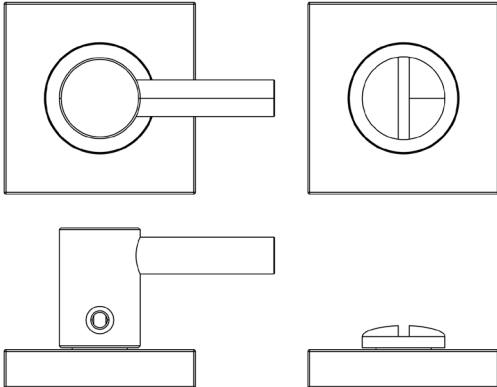

CODE

BUR-82AB-150AB

DESCRIPTION

Easy Turn & Release

STANDARDS

PRODUCT SPECIFICATION

- 38mm centres
- Square plain rose
- Matt lacquered solid brass

TECHNICAL DRAWING