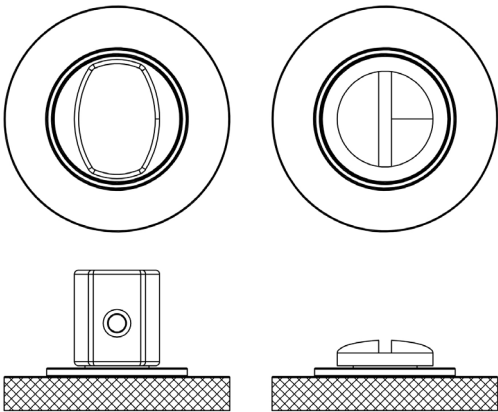

CODE

BUR-81SN-55SN

DESCRIPTION

Turn & Release

STANDARDS

PRODUCT SPECIFICATION

- 38mm centres
- Knurled rose
- Matt lacquered solid brass

TECHNICAL DRAWING