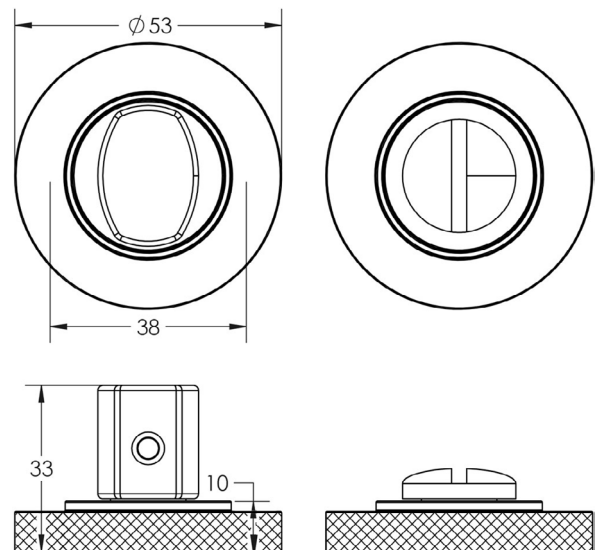

CODE

BUR-81SN-55SN

DESCRIPTION

Turn & Release

STANDARDS

PRODUCT SPECIFICATION

- 38mm centres
- Knurled rose
- Matt lacquered solid brass

TECHNICAL DRAWING