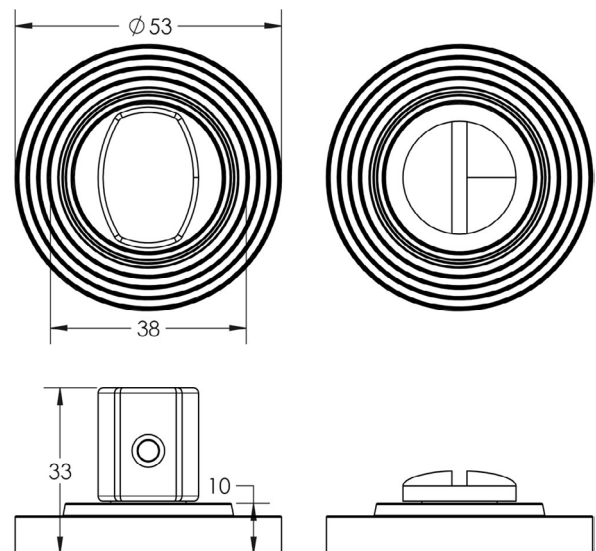

CODE

**BUR-81SN-53SN**

DESCRIPTION

**Turn & Release**

STANDARDS

PRODUCT SPECIFICATION

- 38mm centres
- Stepped rose
- Matt lacquered solid brass

TECHNICAL DRAWING