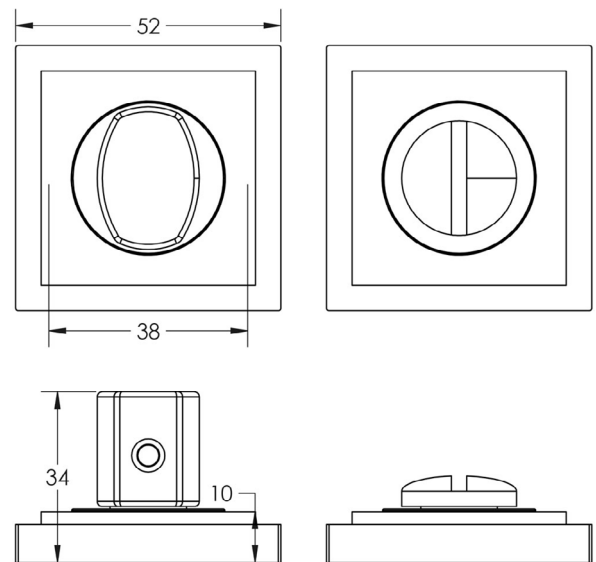

CODE

BUR-81SN-152SN

DESCRIPTION

Turn & Release

STANDARDS

PRODUCT SPECIFICATION

- 38mm centres
- Square stepped rose
- Matt lacquered solid brass

TECHNICAL DRAWING