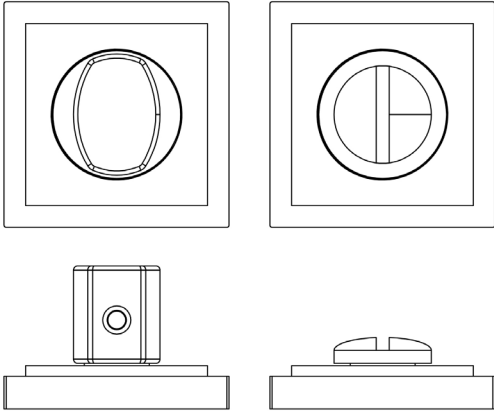

CODE

BUR-81SN-152SN

DESCRIPTION

Turn & Release

STANDARDS

PRODUCT SPECIFICATION

- 38mm centres
- Square stepped rose
- Matt lacquered solid brass

TECHNICAL DRAWING

FINISHES

- Satin Nickel