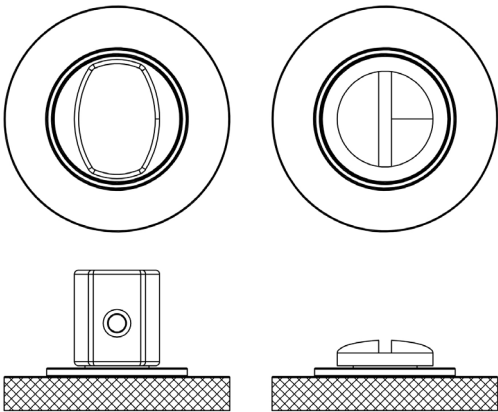

CODE

**BUR-81PN-55PN**

DESCRIPTION

**Turn & Release**

STANDARDS

PRODUCT SPECIFICATION

- 38mm centres
- Knurled rose
- Matt lacquered solid brass

TECHNICAL DRAWING