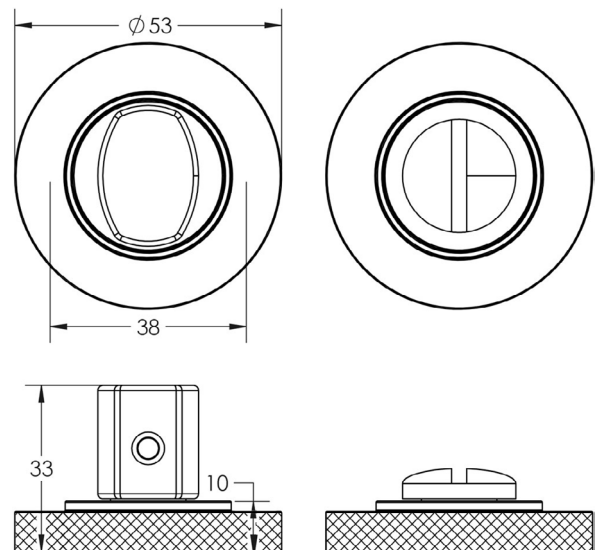

CODE

**BUR-81PN-55PN**

DESCRIPTION

**Turn & Release**

STANDARDS

PRODUCT SPECIFICATION

- 38mm centres
- Knurled rose
- Matt lacquered solid brass

TECHNICAL DRAWING