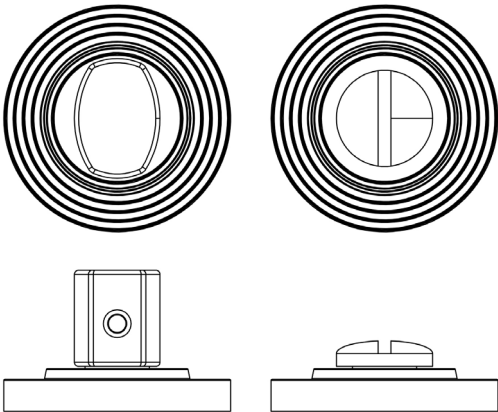

CODE

BUR-81PN-53PN

DESCRIPTION

Turn & Release

STANDARDS

PRODUCT SPECIFICATION

- 38mm centres
- Stepped rose
- Matt lacquered solid brass

TECHNICAL DRAWING

FINISHES

- Polished Nickel