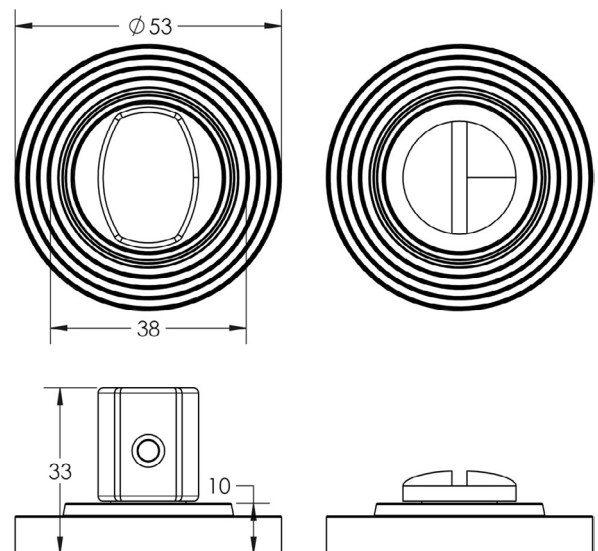

CODE

BUR-81PN-53PN

DESCRIPTION

Turn & Release

STANDARDS

PRODUCT SPECIFICATION

- 38mm centres
- Stepped rose
- Matt lacquered solid brass

TECHNICAL DRAWING