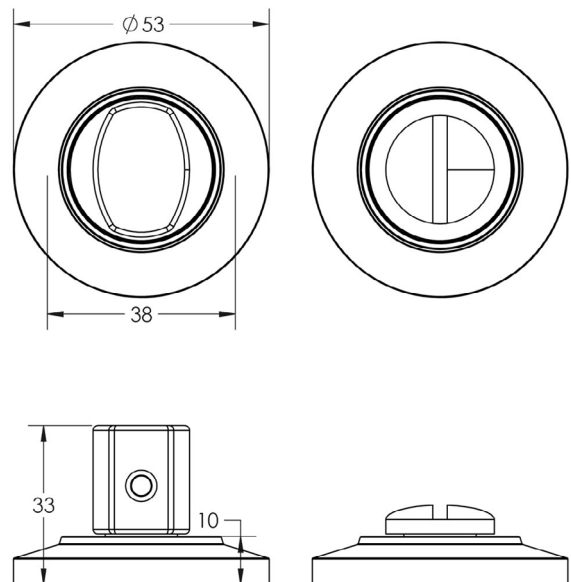

TECHNICAL DRAWING