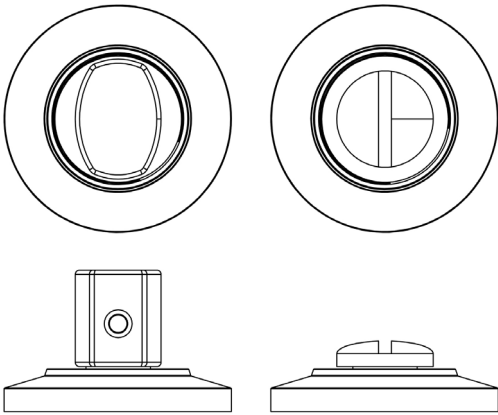

### CODE

**BUR-81PN-51PN**

### PRODUCT SPECIFICATION

- 38mm centres
- Chamfered rose
- Matt lacquered solid brass