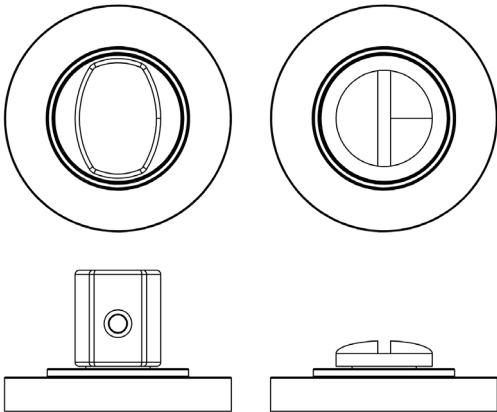

CODE

**BUR-81PN-50PN**

DESCRIPTION

**Turn & Release**

STANDARDS

PRODUCT SPECIFICATION

- 38mm centres
- Plain rose
- Matt lacquered solid brass

TECHNICAL DRAWING

FINISHES

- Polished Nickel