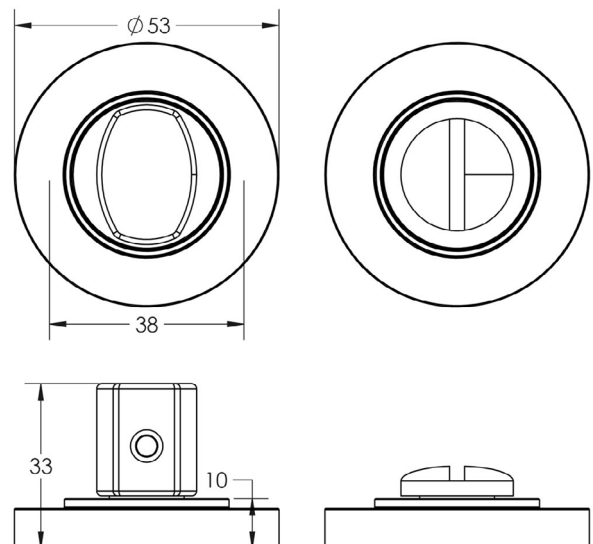

CODE

**BUR-81PN-50PN**

DESCRIPTION

**Turn & Release**

STANDARDS

PRODUCT SPECIFICATION

- 38mm centres
- Plain rose
- Matt lacquered solid brass

TECHNICAL DRAWING